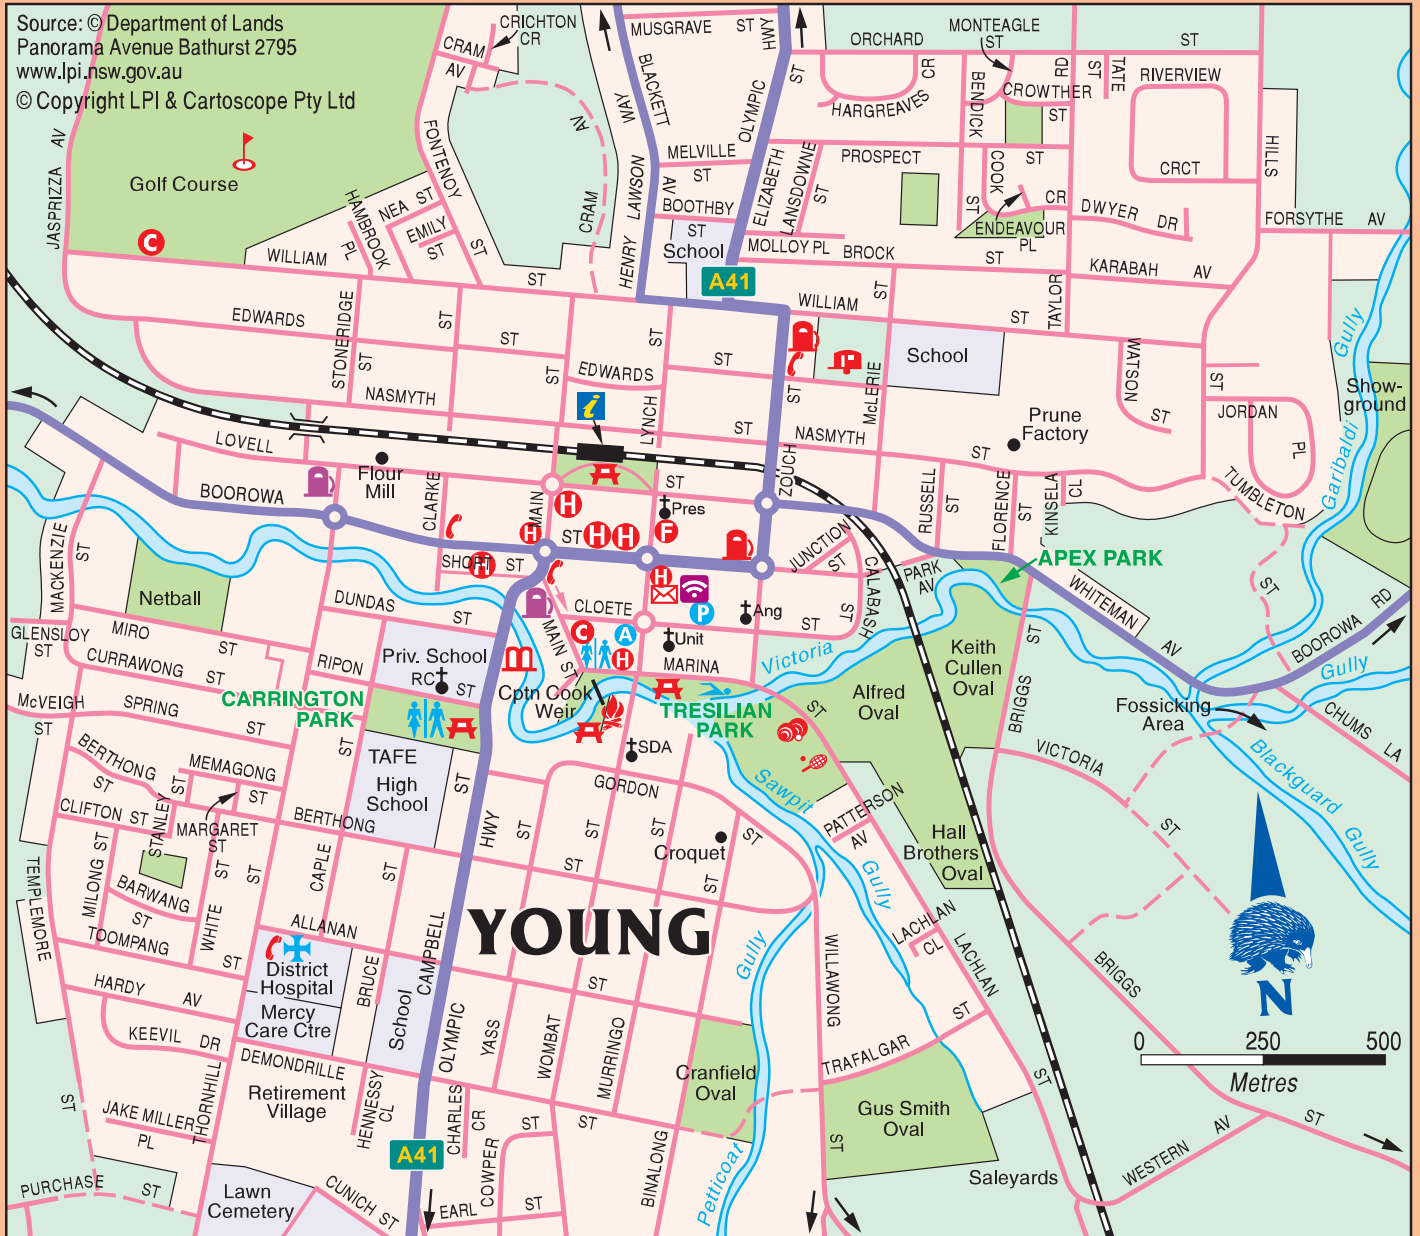

TO AIRPORT 3km, GRENFELL 47km TO COWRA 70km

Source: © Department of Lands  
Panorama Avenue Bathurst 2795  
www.lpi.nsw.gov.au  
© Copyright LPI & Cartoscope Pty Ltd

TO TEMORA 82km

TO BOOROWA 46km

TO BOOROWA

TO COOTAMUNDRA 46km, YASS 110km

TO Chinaman's Dam TO HARDEN 29km